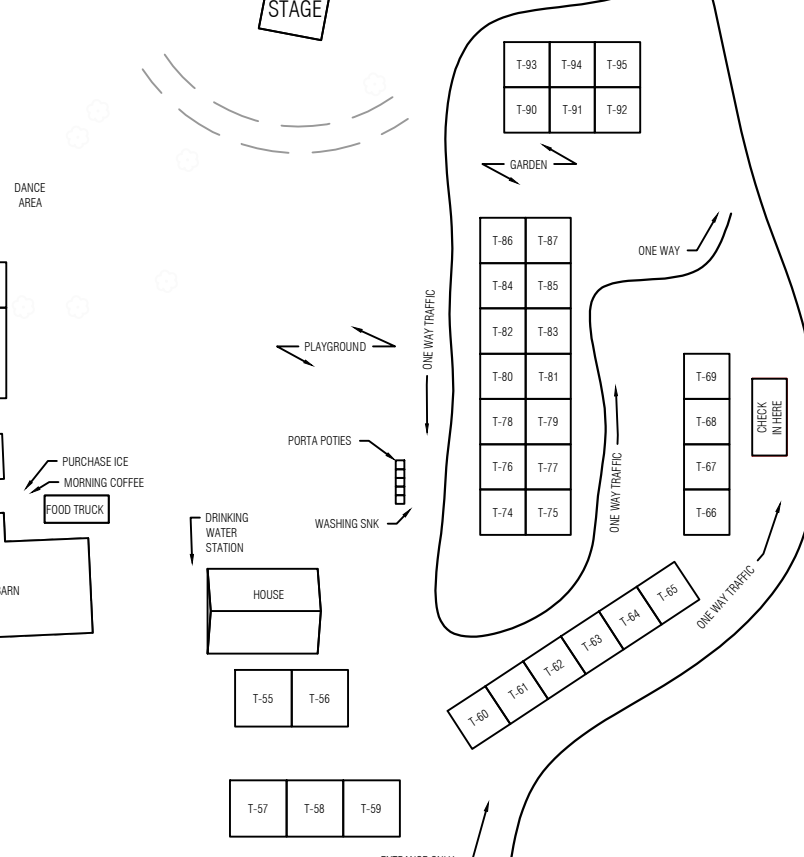

PROCLAIM CAMPGROUND  
 2937 Old Hwy 141,  
 Hornick, IA 51026

- RV - ## = CAMPER SITE
- T - ## = TENT SITE
- SITES ENDING IN "E" HAVE ELECTRIC

NOTES:

- NO CARS PARKED AT CAMPSITES
- PLEASE PARK CARS IN PARKING LOT
- NO DESIGNATED QUIET TIMES BUT PLEASE BE RESPECTFUL

101	102	103	104
-----	-----	-----	-----

← QUIET CAMPSITES  
500' AWAY

← EXIT TO ROAD

← NON-ELECTRIC RV SITES

RV-28	RV-27	RV-26	RV-25	RV-24	RV-23	RV-22
-------	-------	-------	-------	-------	-------	-------

← NON-ELECTRIC TENT SITES

T-110	T-111	T-112	T-113	T-114	T-115	T-116	T-117	T-118	T-119	T-120	T-121
-------	-------	-------	-------	-------	-------	-------	-------	-------	-------	-------	-------